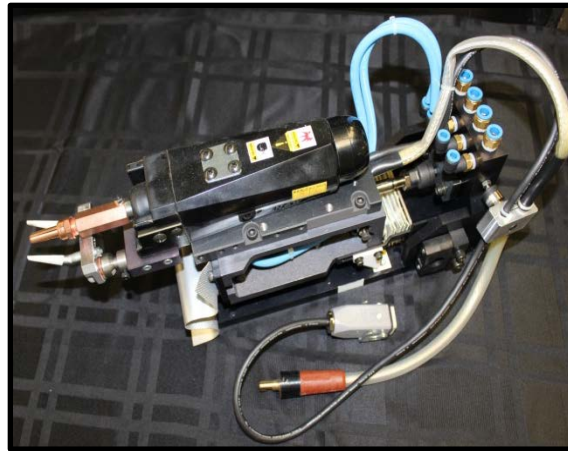

NEW REPAIR & SYSTEM TEST CAPABILITY

NSW Stud Welding System

Complete weld gun and controller repair

Service Parts In Stock

12 Month In-Service Warranty

Service Part Support

No Charge Evaluation