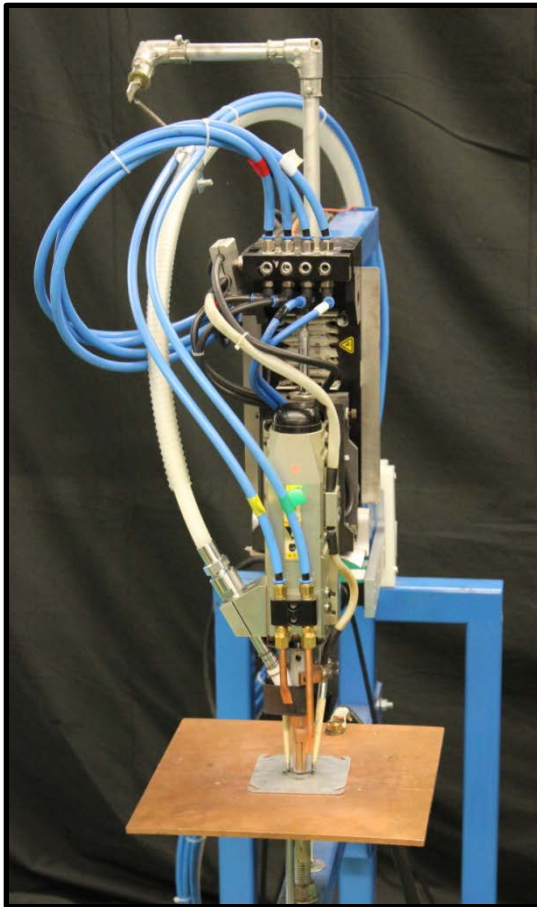

NEW REPAIR & SYSTEM TEST CAPABILITY

NSW Stud Welding System

Complete weld gun and controller repair

Service Parts In Stock

12 Month In-Service Warranty

Service Part Support

No Charge Evaluation