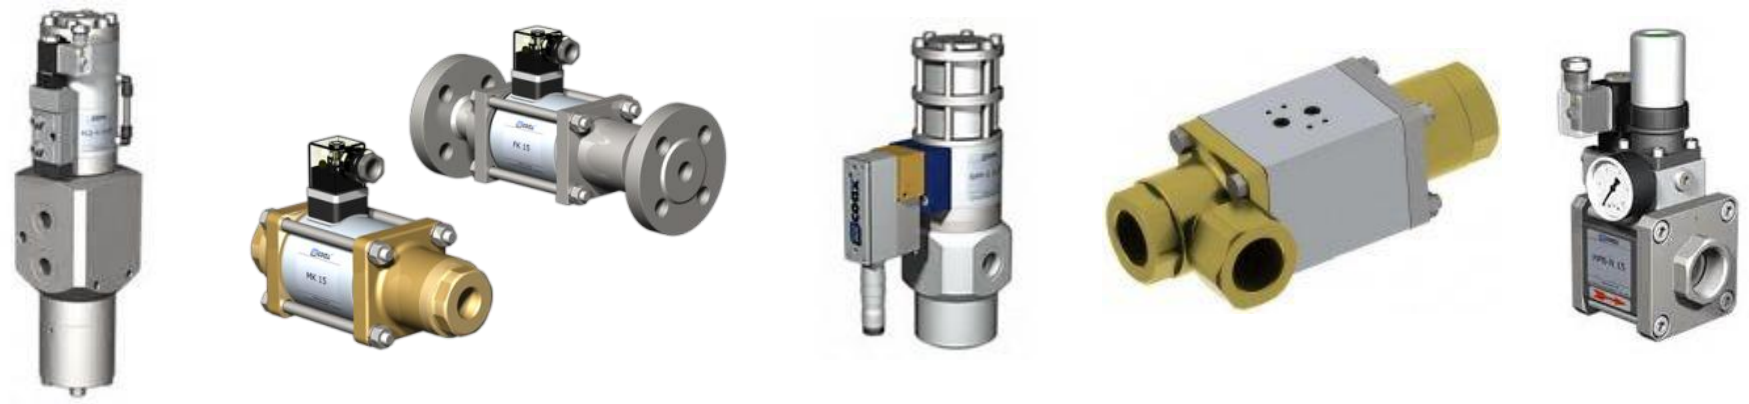

## Co-Ax Valves

Co-ax valves are solenoid / pneumatically operated 2/2 way and 3/2 way axial valves that are typically used to control pressure.

K+S Services has the capability to repair most of the Co-ax valves seen in the market place. These valves are fully pressure tested and comes with documented test results.